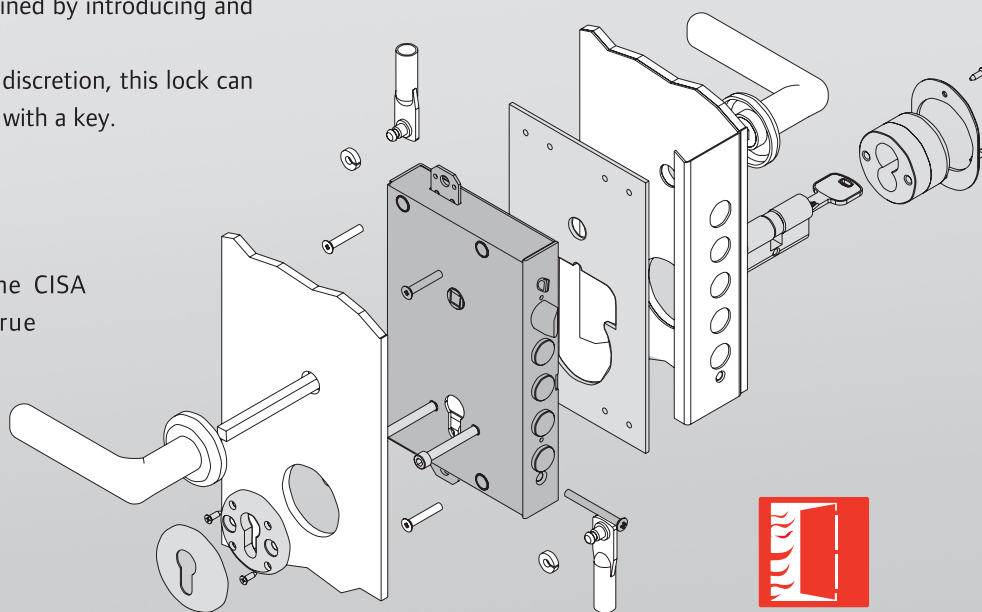

European cylinder ComFortlock System

European cylinder ComFortlock System

OPERATION

- With its simple, but extremely smart design, ComFortlock is the ultimate creation in CISA's private use range.
- It enables to secure a door from the inside by simply lifting the handle. Unlocking is just as easy: in case of emergency, the door can be unsecured by lowering the handle (the unlocking function can be selected at the user's discretion).
- To secure the door from the outside when the user leaves home, it is once again enough to lift the handle. Obviously, in this case, opening will not be obtained by lowering the handle; opening can only be obtained by introducing and turning the specially supplied key.
- In any situation and at the user's discretion, this lock can be operated in the traditional way with a key.

SECURITY

- Protection is guaranteed by the CISA European profile cylinders, true technological jewels.
- In conjunction with the CISA AP3 and RS3 cylinders and

pulling and drilling resistant PROTECTIVE ROSES, ComFortlock guarantees compliance with the strictest security standards provided for by the applicable European regulations UNI EN 1303 and UNI EN 12209:03.

AVAILABLE MODELS

- Latch and deadbolts pre-set for additional locking points.

Technical features:

- Steel case and cover.
- Nickel-plated steel faceplate (mortice locks).
- Nickel-plated steel deadbolts.
- Non-handed nickel-plated latchbolt.
- Anti-crush plates for screw fixing.
- Steel active pins.
- Packaging: 1 or 5 pieces (industrial packs).

Operation:

From the inside:

Closing:

- deadbolts operated by turning the handle upwards and/or with the key.

Opening:

- latchbolt operated by using the handle and/or key.
- deadbolts operated by turning the handle downwards (function selectable by the user) and/or with the key.